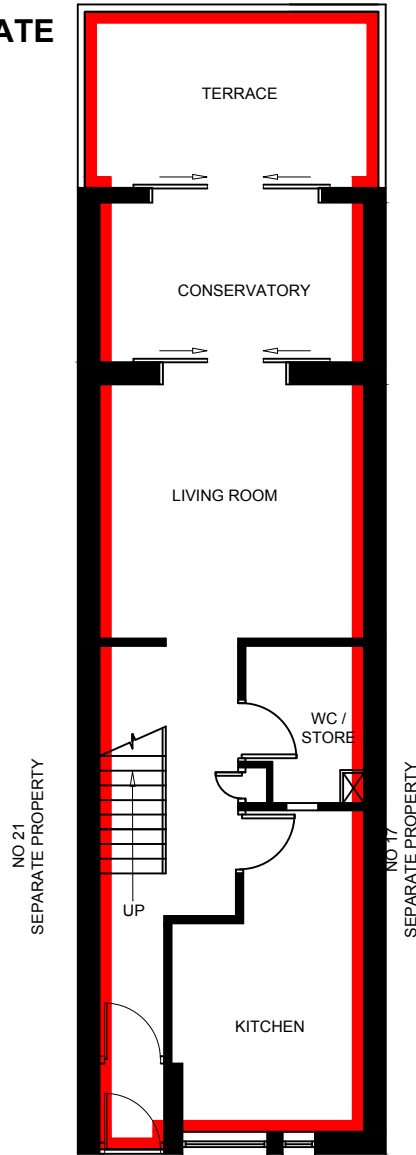

19 GUNSTOR ROAD
YORKSHIRE GROVE ESTATE
LONDON N16

FIRST FLOOR

SECOND FLOOR

THIRD FLOOR

PREPARED FOR THE LONDON BOROUGH OF HACKNEY
Scale 1:100

KA 2015