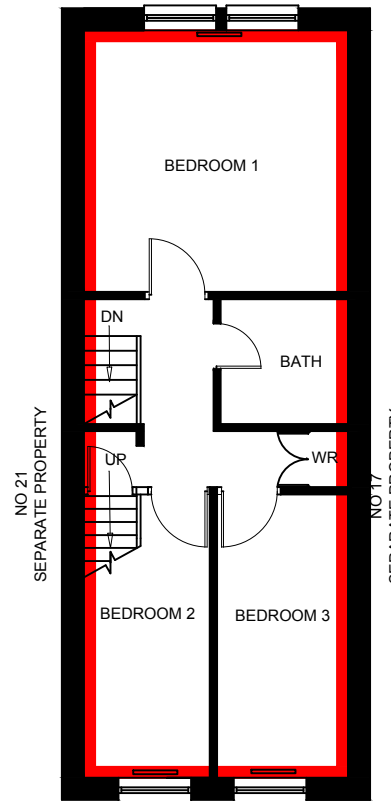

19 GUNSTOR ROAD
YORKSHIRE GROVE ESTATE
LONDON N16

FIRST FLOOR

SECOND FLOOR

THIRD FLOOR

PREPARED FOR THE LONDON BOROUGH OF HACKNEY
Scale 1:100

KA 2015