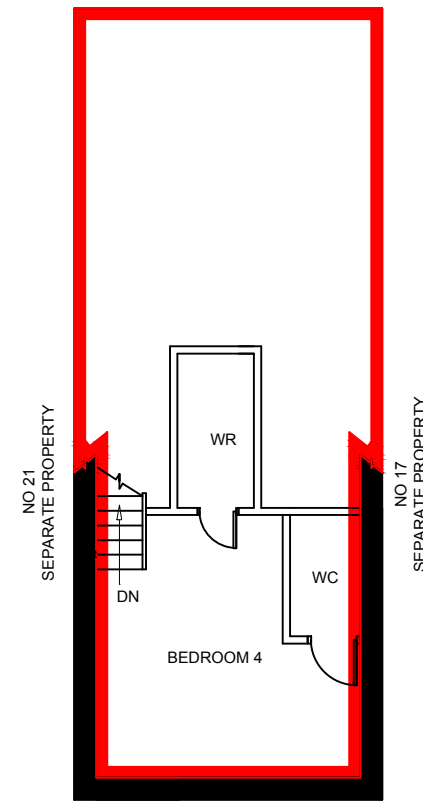

19 GUNSTOR ROAD
YORKSHIRE GROVE ESTATE
LONDON N16

FIRST FLOOR

SECOND FLOOR

THIRD FLOOR

PREPARED FOR THE LONDON BOROUGH OF HACKNEY
Scale 1:100

KA 2015