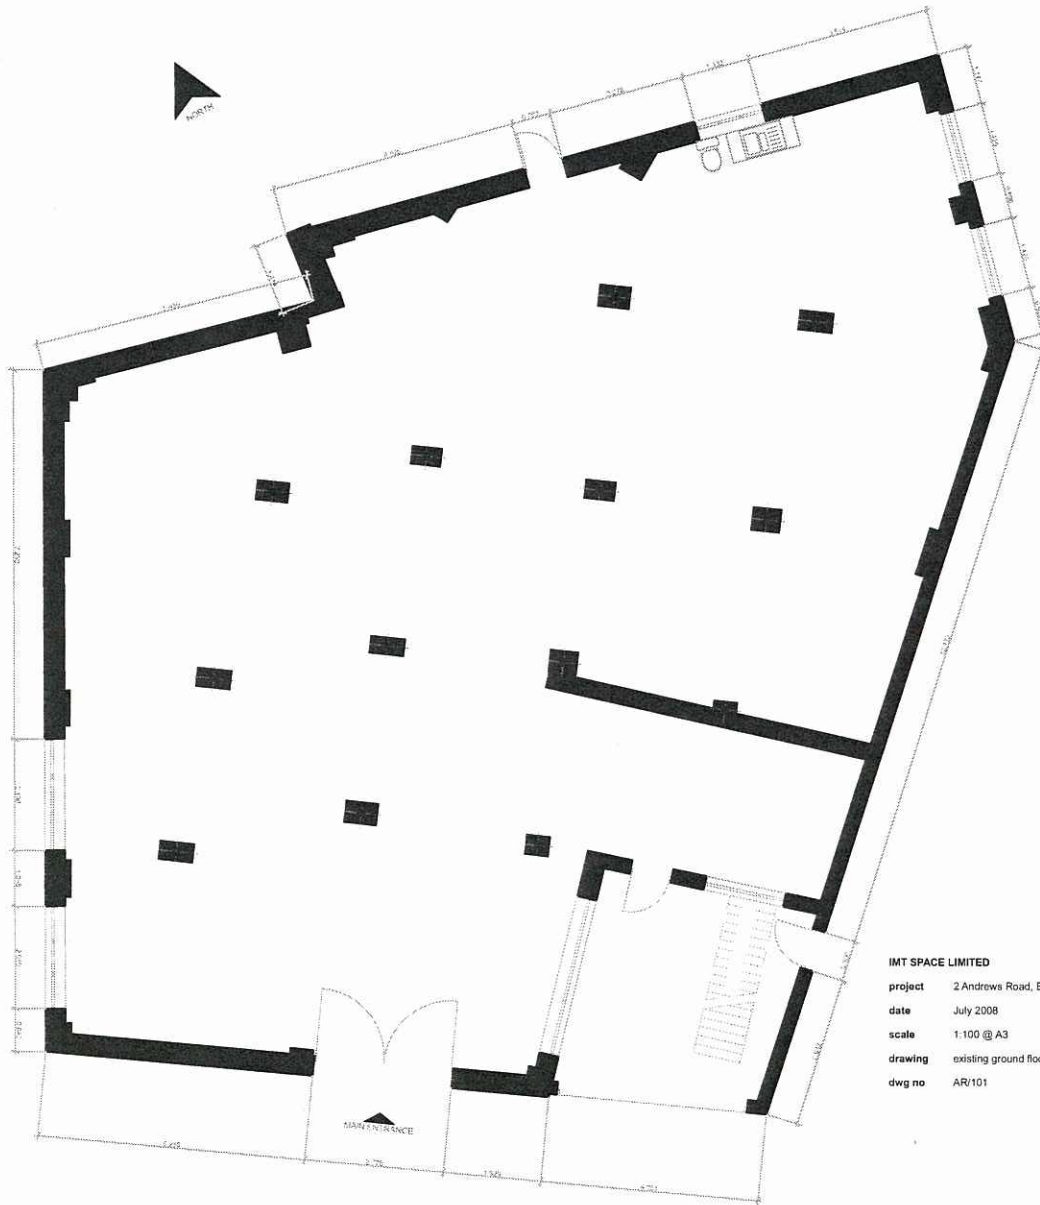

IMT SPACE LIMITED
 project 2 Andrews Road, E8 4QL
 date July 2008
 scale 1:100 @ A3
 drawing proposed ground floor plan
 dwg no AR/102

IMT SPACE LIMITED
project 2 Andrews Road, E8 4QL
date July 2008
scale 1:100 @ A3
drawing existing ground floor plan
dwg no AR/101