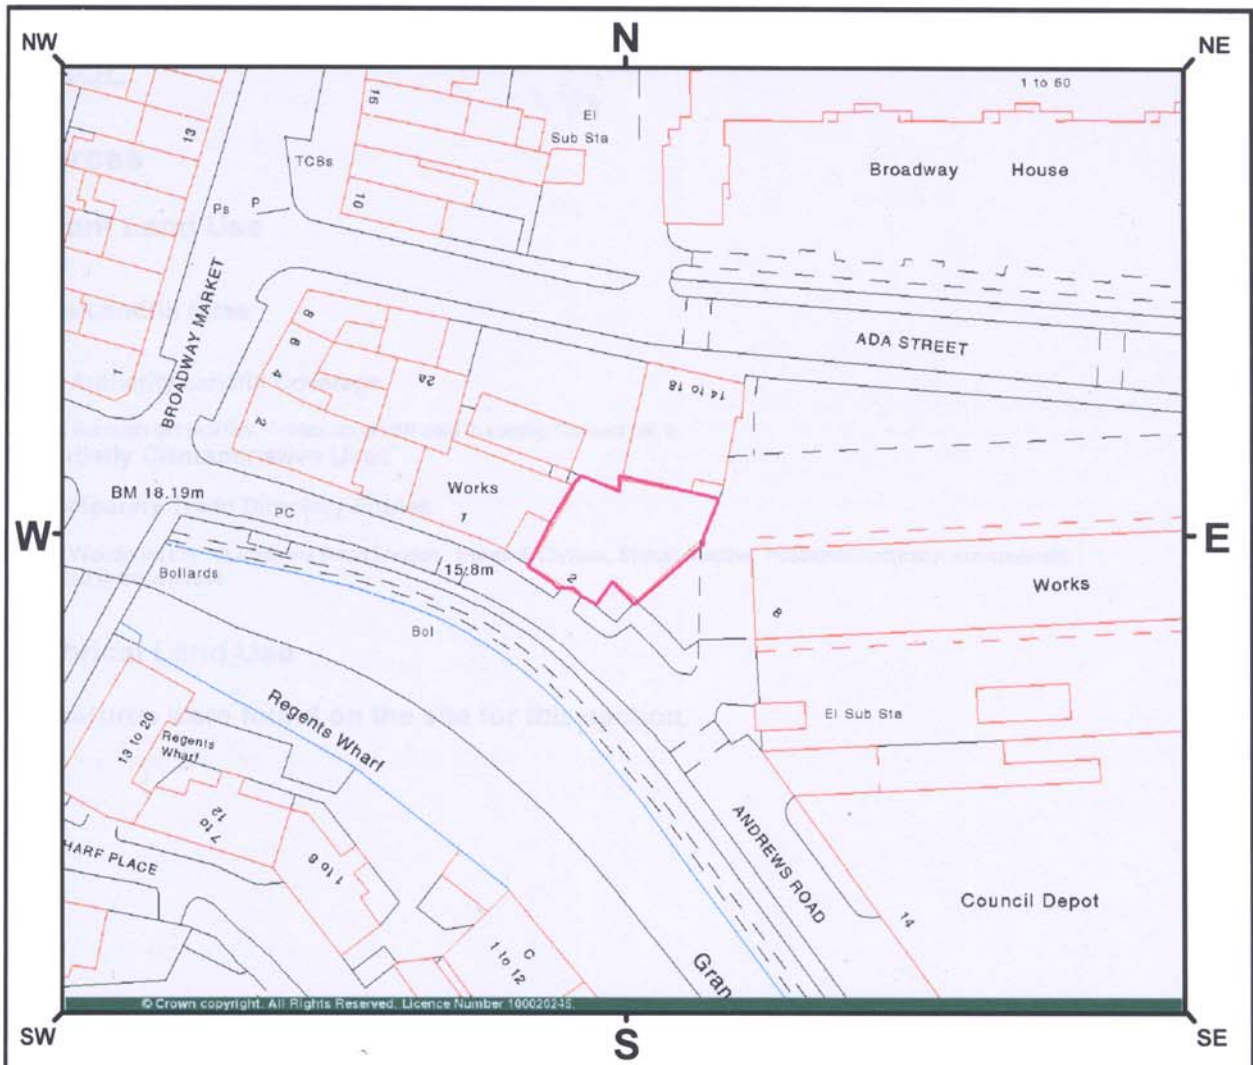

Location Map

Site

2 Andrews Road
London
E8 4QL

Grid Reference

Easting 534550
Northing 183630